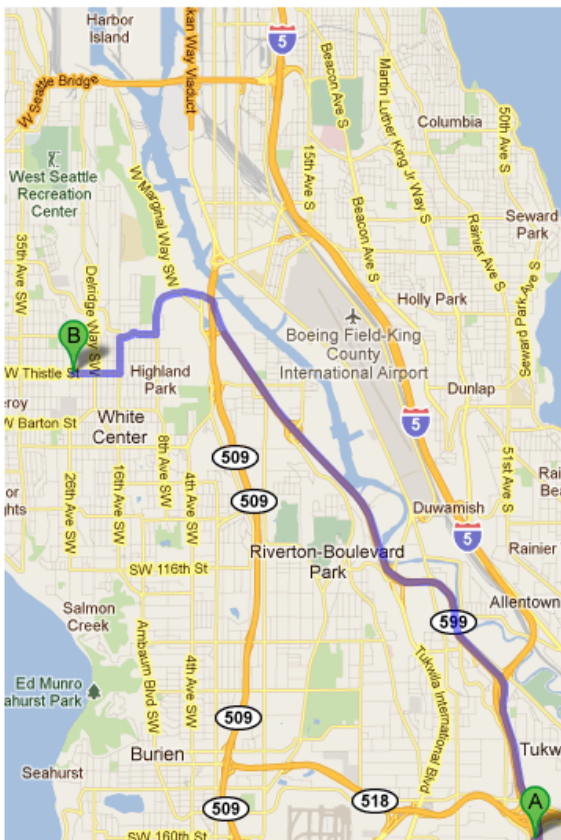

# From South of Seattle

## I-5 N

1. Head north on I-5 N 4.6 mi
  2. Slight right onto WA-599 N (signs for Tukwila/W Marginal Way) 2.1 mi
  3. Continue onto WA-99 N/W Marginal Way S 3.1 mi
  4. Continue onto W Marginal Way S 0.3 mi
  5. Continue onto Highland Park Way SW 1.0 mi
  6. Turn right onto SW Holden St 0.4 mi
  7. Turn left onto 16th Ave SW 0.4 mi
  8. Take the 3rd right onto SW Thistle St 0.4 mi
- 2600 SW Thistle St

# From North of Seattle

## I-5 S

1. Head **south** on I-5 S toward **Exit 163B** 2.0 mi
  2. Take exit **162** for **Corson Ave** toward **Michigan St** 0.7 mi
  3. Merge onto **Corson Ave S** 0.1 mi
  4. Turn right onto **S Michigan St** 0.5 mi
  5. Take the ramp onto **WA-509 S/WA-99 S/1st Ave S Bridge** 0.8 mi
  6. Take the exit toward **S Park** 0.2 mi
  7. Merge onto **2nd Ave SW** 0.2 mi
  8. Turn left onto **W Marginal Way SW** 0.3 mi
  9. Slight left onto **Highland Park Way SW** 0.6 mi
  10. Turn right onto **SW Holden St** 0.4 mi
  11. Turn left onto **16th Ave SW** 0.4 mi
  12. Take the 3rd right onto **SW Thistle St** 0.4 mi
- 2600 SW Thistle St